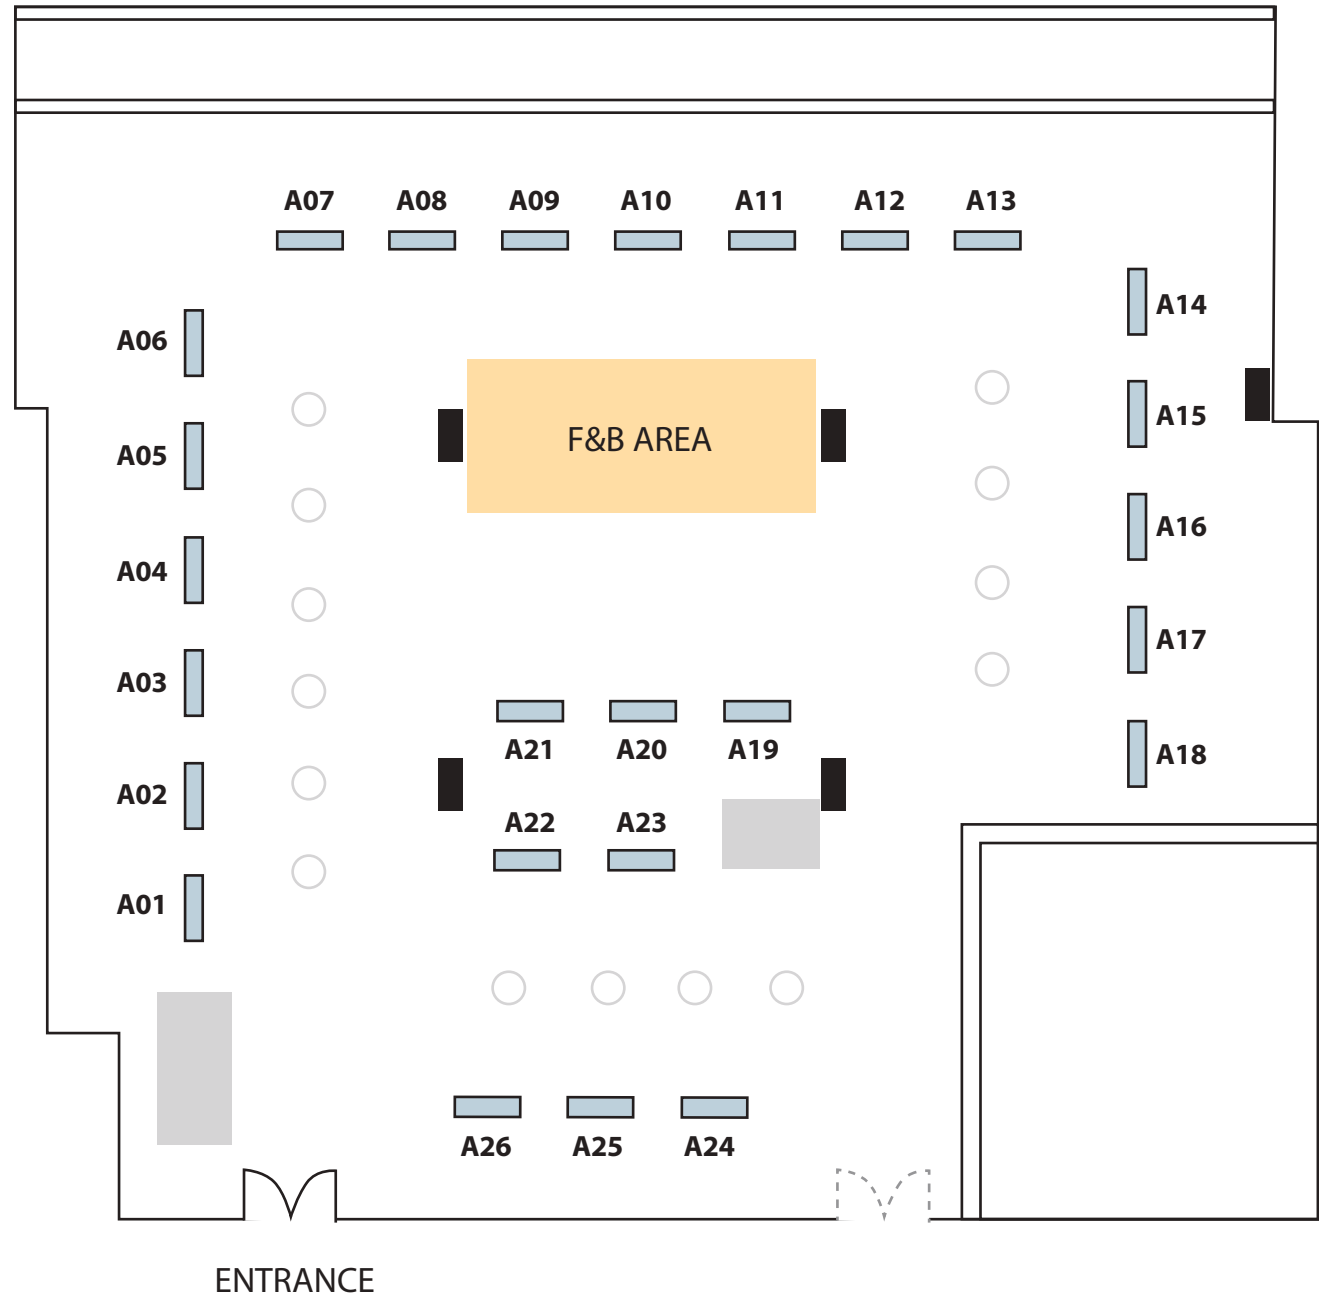

ORGANISING PARTNER

EXHIBITION FLOORPLAN

Each **Table Top** includes

- One table with cover
- 4 chairs
- 2 standing banners (self-produced)
- Power socket
- 3-minute elevator pitch (only 30 slots are available on a first-come, first-served basis)